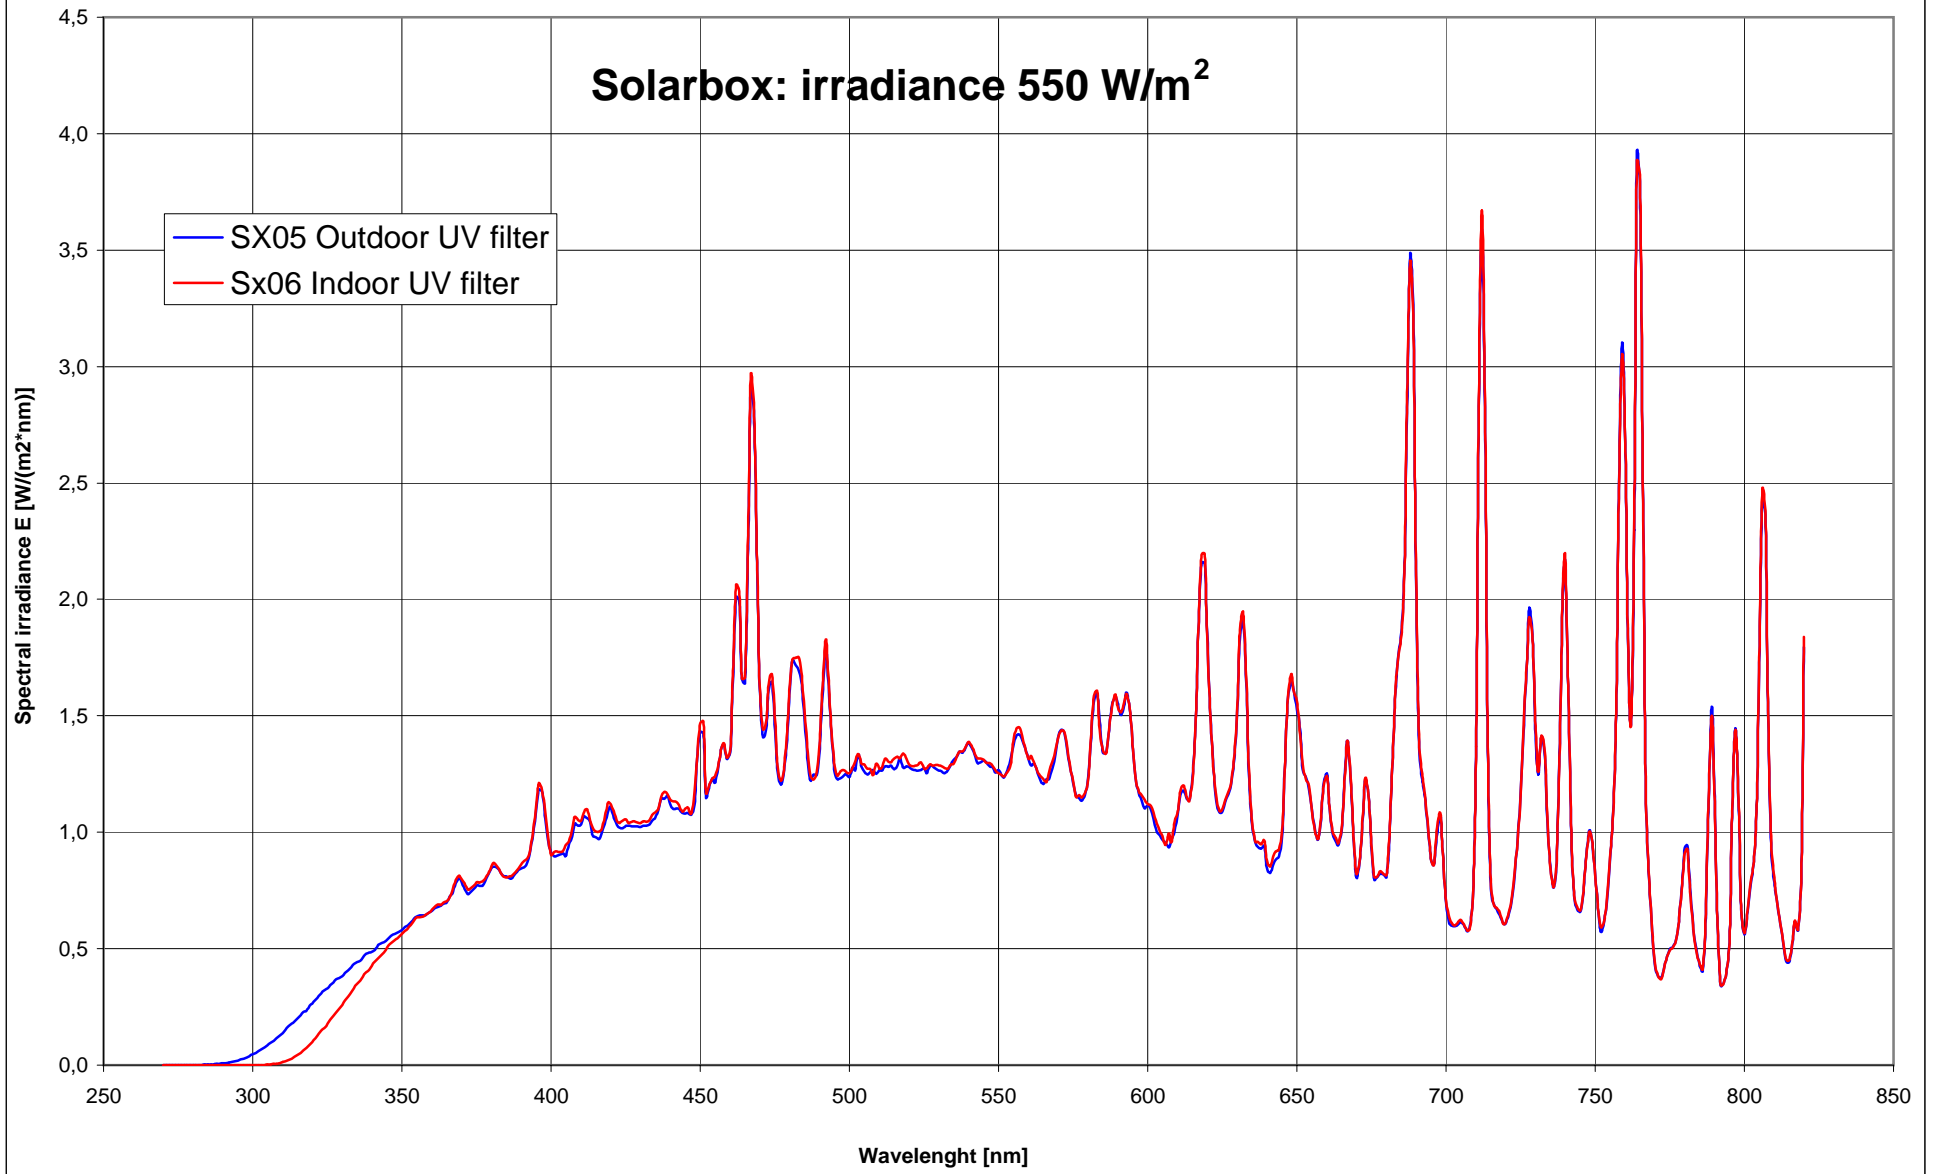

**Solarbox: irradiance 550 W/m<sup>2</sup>**

— SX05 Outdoor UV filter  
— Sx06 Indoor UV filter

**Solarbox: irradiance 550 W/m<sup>2</sup>**

- Sx06 Indoor UV filter
- Sx08 Indoor-IR UV filter

**Solarbox: irradiance 550 W/m<sup>2</sup>**