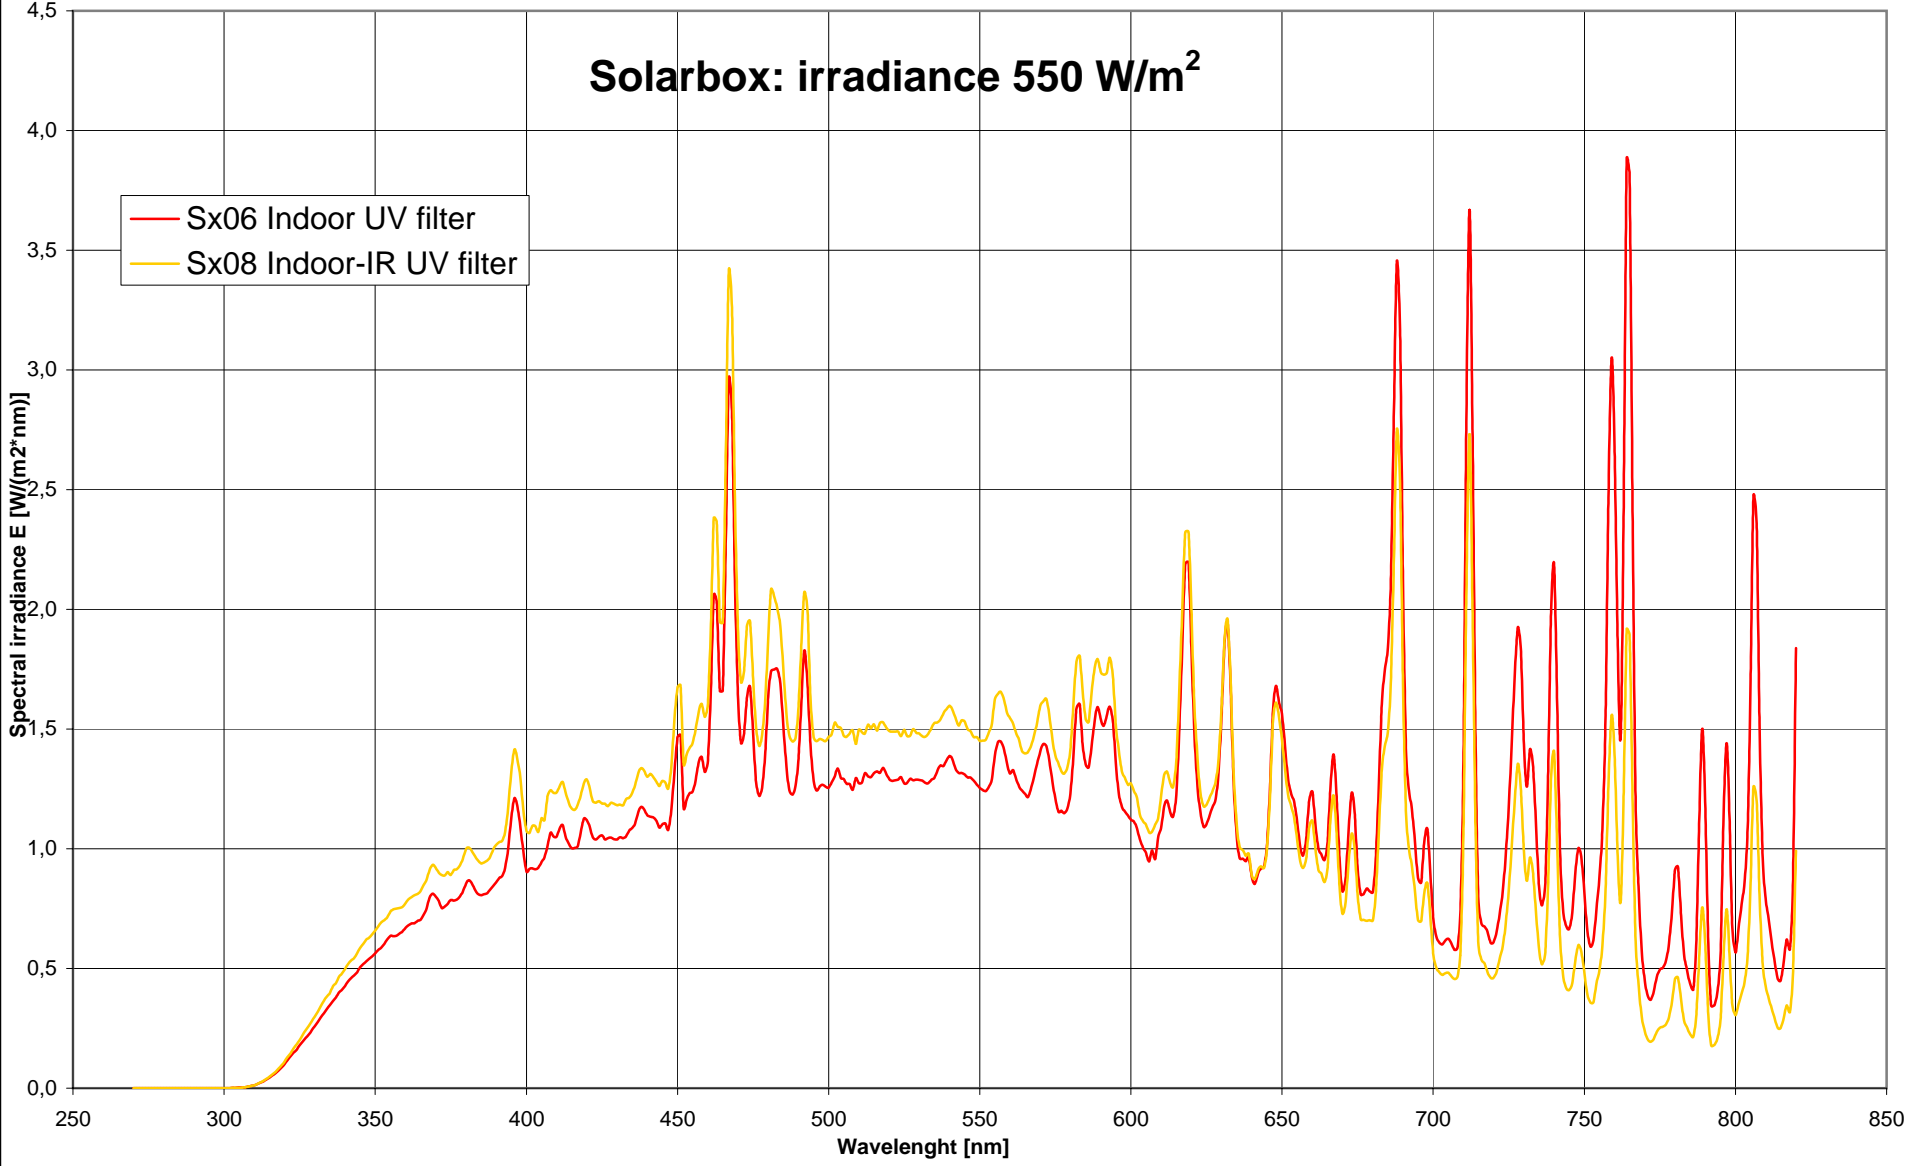

**Solarbox: irradiance 550 W/m<sup>2</sup>**

— SX05 Outdoor UV filter  
— Sx06 Indoor UV filter

**Solarbox: irradiance 550 W/m<sup>2</sup>**

- Sx06 Indoor UV filter
- Sx08 Indoor-IR UV filter

**Solarbox: irradiance 550 W/m<sup>2</sup>**